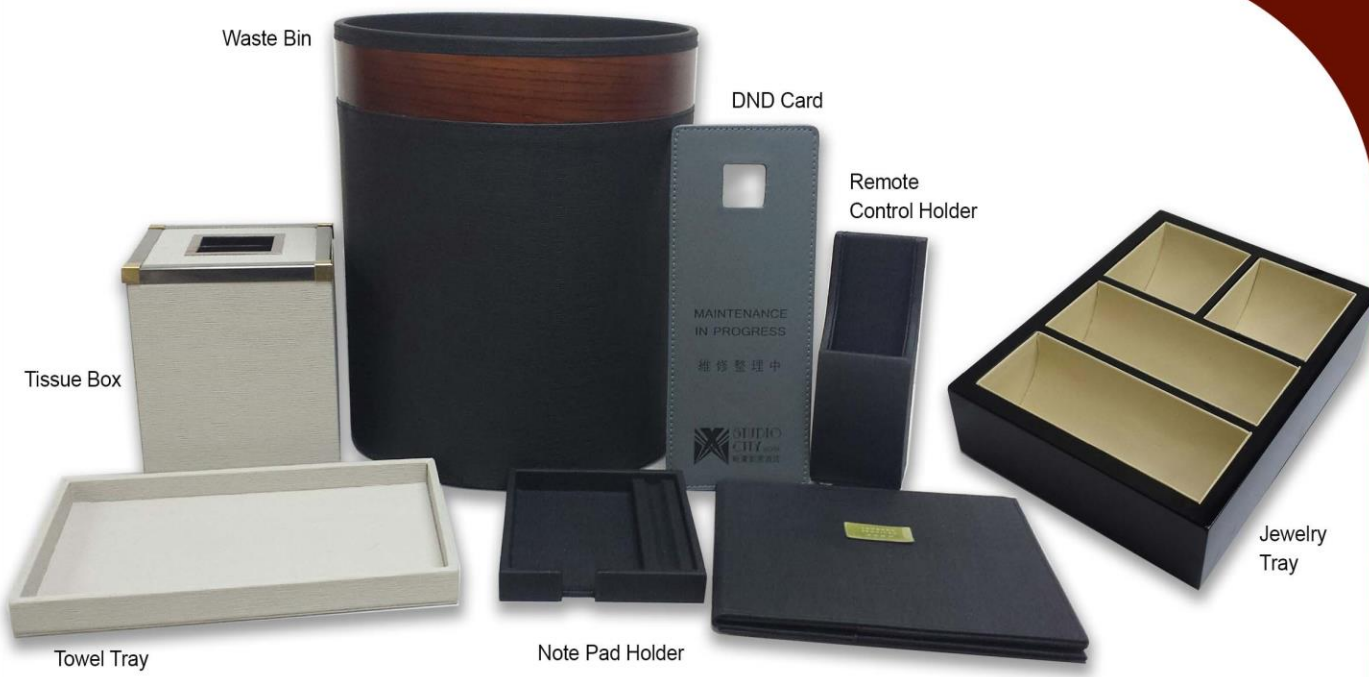

Guestroom Accessories

Waste Bin

DND Card

Remote Control Holder

Tissue Box

Jewelry Tray

Towel Tray

Note Pad Holder

Laundry List Holder

Shoe Basket

Hair Dryer Tray

Suite Amenities Box

F&B Tray

Baccarat

Ball Pen

Bottle Opener