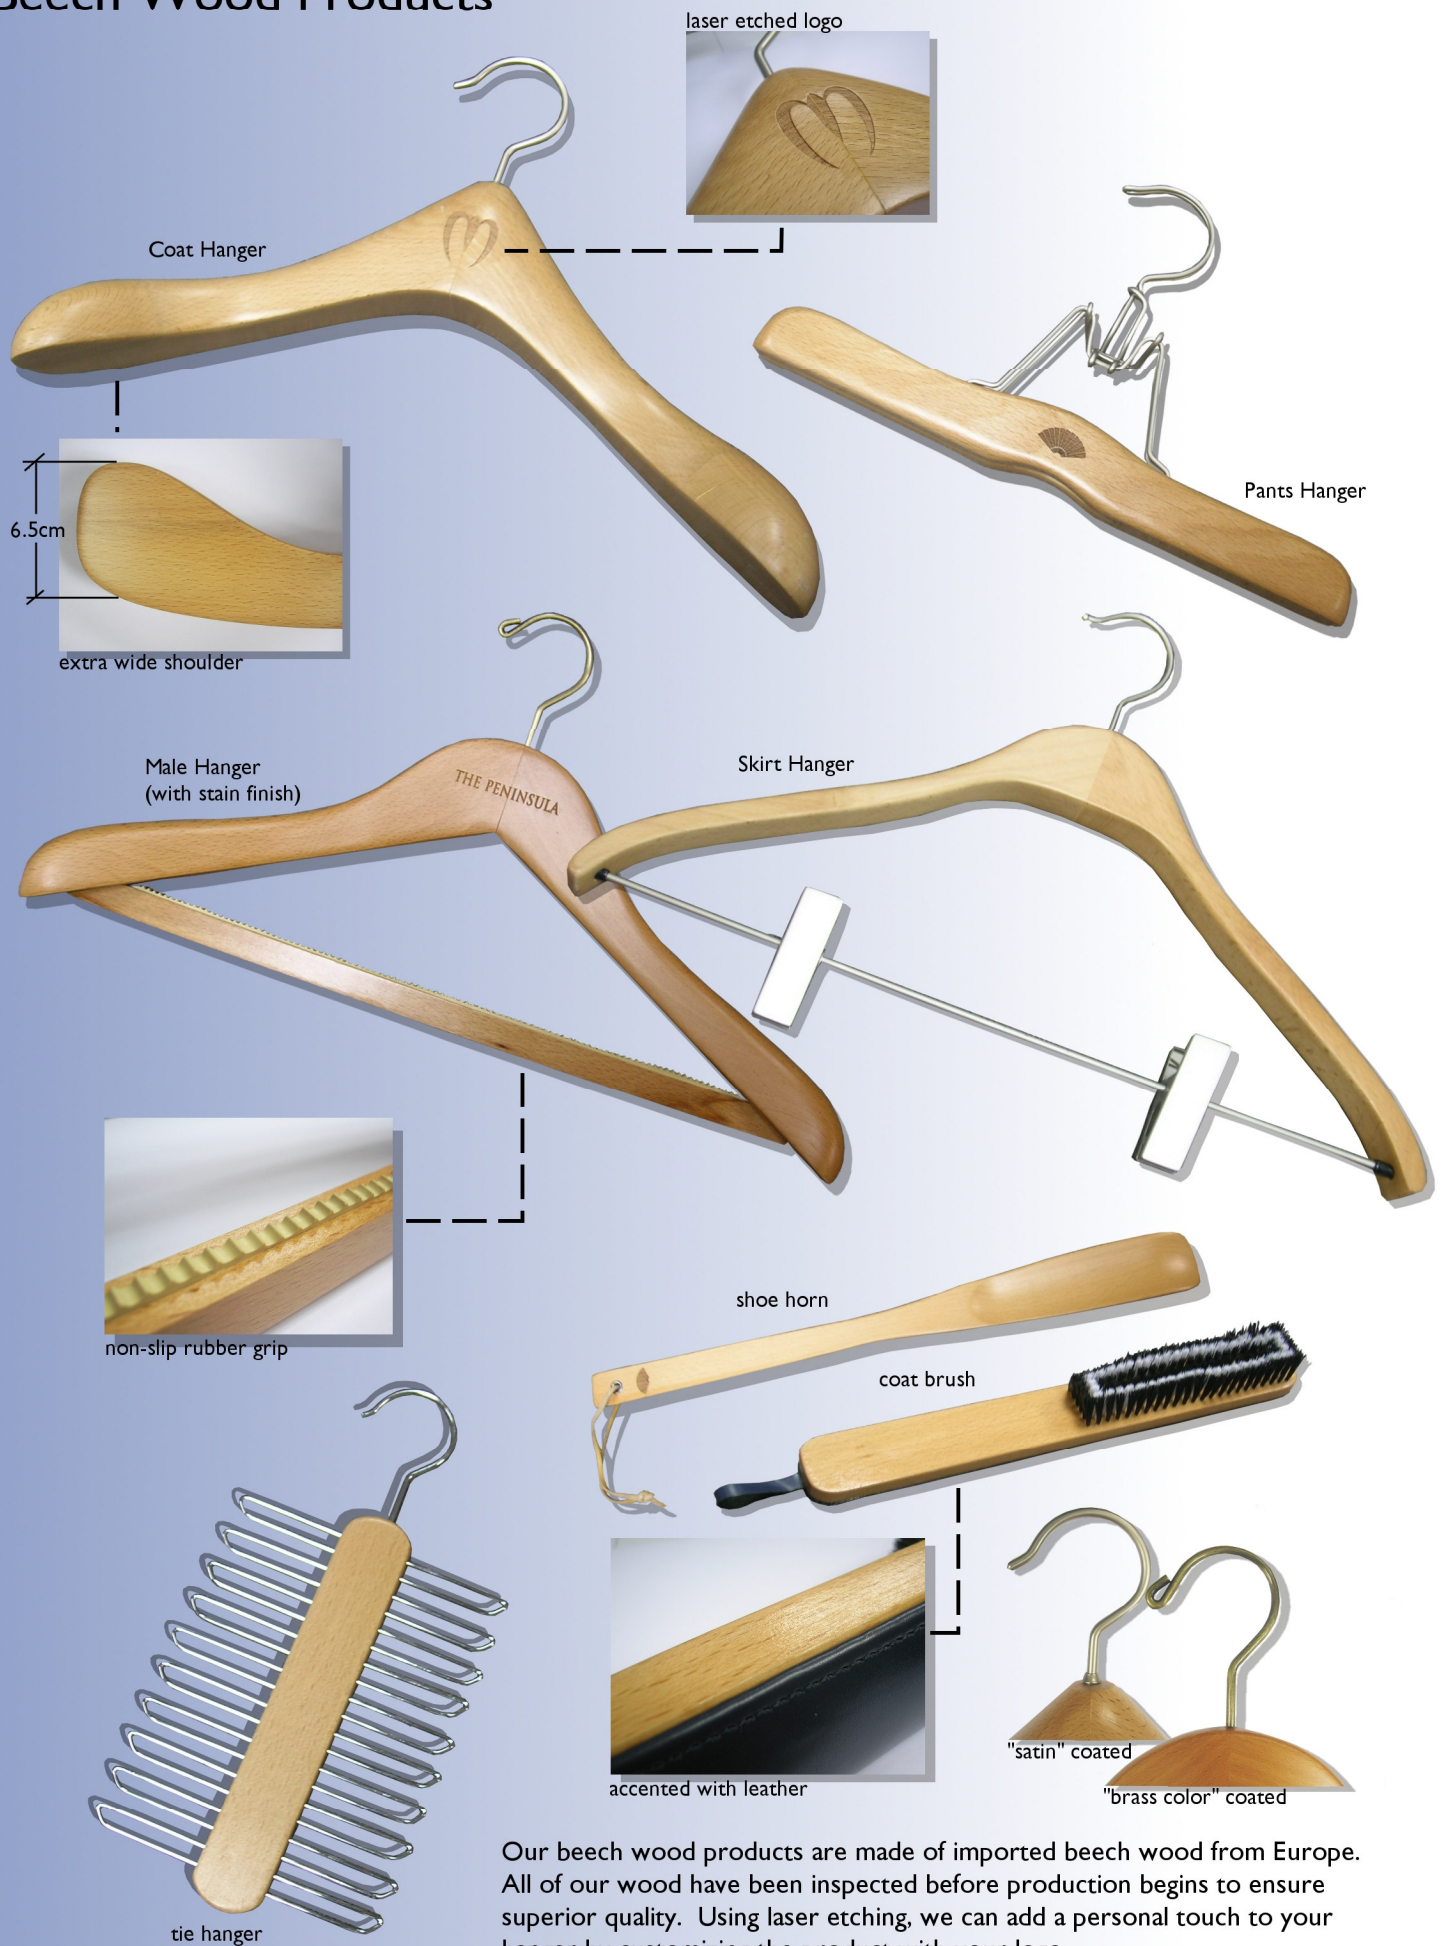

Beech Wood Products

Our beech wood products are made of imported beech wood from Europe. All of our wood have been inspected before production begins to ensure superior quality. Using laser etching, we can add a personal touch to your hanger by customizing the product with your logo.