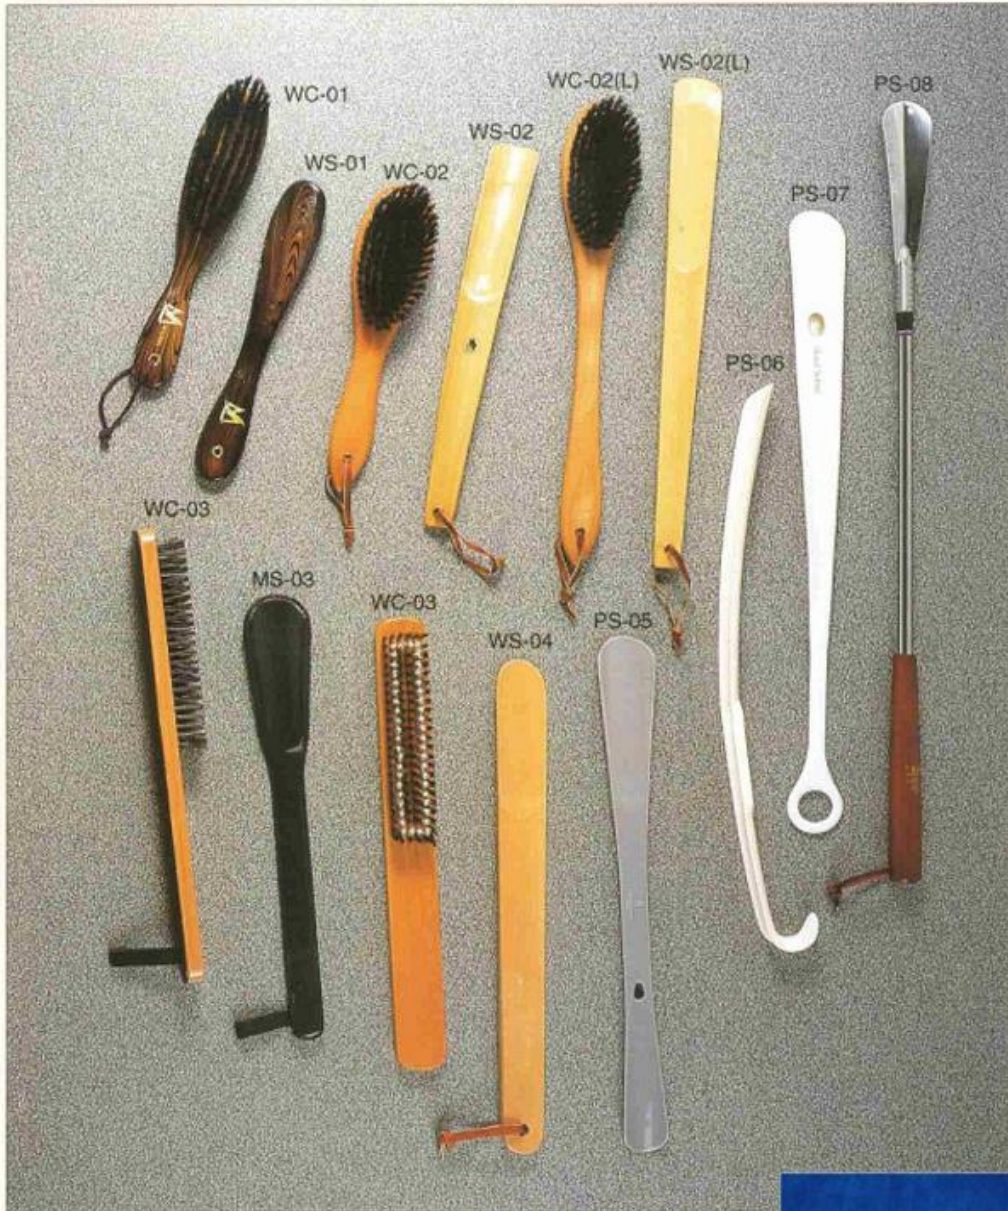

Shoe Horn & Cloth Brush

Model	Description
WC-01	25 cm (L) Wooden Cloth Brush
WS-01	25 cm (L) Wooden Shoe Horn
WC-02	25 cm (L) Wooden Cloth Brush
WS-02	31 cm (L) Wooden Shoe Horn
WC-02(L)	37 cm (L) Wooden Cloth Brush
WS-02(L)	39 cm (L) Wooden Shoe Horn
WC-03	35 cm (L) Wooden Cloth Brush with Leather Wrapped
MS-03	35 cm (L) Metal Shoe Horn with Leather Wrapped
WC-03	35 cm (L) Wooden Cloth Brush without Leather Wrapped
WS-04	38 cm (L) Wooden Shoe Horn
PS-05	40 cm (L) Plastic Shoe Horn
PS-06	40 cm (L) Plastic Shoe Horn
PS-07	49 cm (L) Plastic Shoe Horn
PS-08	61 cm (L) Metal Shoe Horn with Wooden Handle