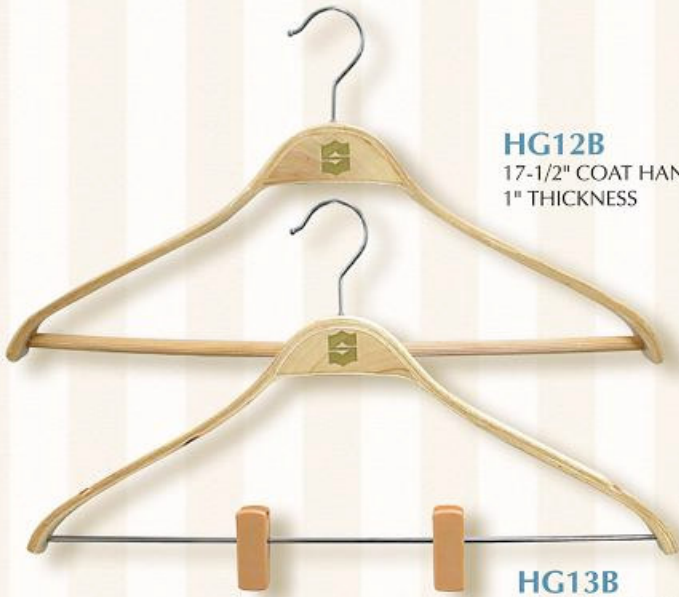

HG07
16" SUIT HANGER,
3/4" THICKNESS

HG08
16" SUIT HANGER W/ CLIPS,
1/2" THICKNESS

HG09
16-1/4" REGENT HANGER
W/ WIDE SHOULDER
(Epoxy Resin)

HG10
17" WISHBONE HANGER W/ CLIPS,
5/8" THICKNESS
(Epoxy Resin)

HG11
17-1/2" SUIT HANGER
W/ TROUSER HANGER

*Customer's design
are welcome*

**KINGSWAY HOTEL & NOVELTIES
SUPPLIES (H.K.) LTD.**

金威酒店用品(香港)有限公司
廣告贈品

OFF: UNIT A, 5/F., LONG TO BUILDING, 654-656 CASTLE PEAK ROAD,
CHEUNG SHA WAN, KOWLOON, HONG KONG.
CHINA FACTORY ADDRESS: NANHAI, GUANGDONG, CHINA
TEL: (852) 2388 0145-6, 2332 3275 FACSIMILE: (852) 2770 2771
E-mail: sales@kingswayltd.com.hk Website: <http://www.kingswayltd.com.hk>

Bentwood Hanger

HG12B
17-1/2" COAT HANGER,
1" THICKNESS

HG14B
18-1/2" COAT HANGER,
1" THICKNESS

HG13B
17-1/2" COAT HANGER
W/ CLIPS,
3/4" THICKNESS

HG15B
17" SUIT HANGER W/ CLIPS,
3/8" THICKNESS

HG16B
17-1/4" SUIT HANGER,
1" THICKNESS

HG17B
17" SUIT HANGER W/ CLIPS,
1/2" THICKNESS

HG18B
17" SUIT HANGER,
1" THICKNESS

HG19B
17-1/2" SUIT HANGER
W/ CLIPS,
3/4" THICKNESS

HG20B
15" FASHION STYLE HANGER W/ CLIPS

VS-01
41 1/2" (H)

VS-02
46" (H)