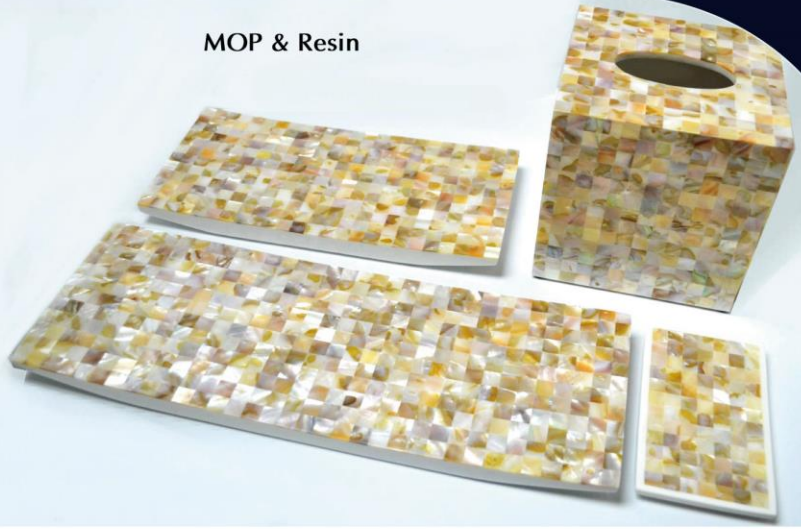

Bathroom Accessories - MOP Amenieites Set

MOP & Resin

Tray(S): 120 x 73 x 10(H) mm
Tray(M): 280 x 130 x 15(H) mm
Tray(L): 380 x 130 x 15(H) mm
Tissue Box: 150 x 150 x 150(H) mm