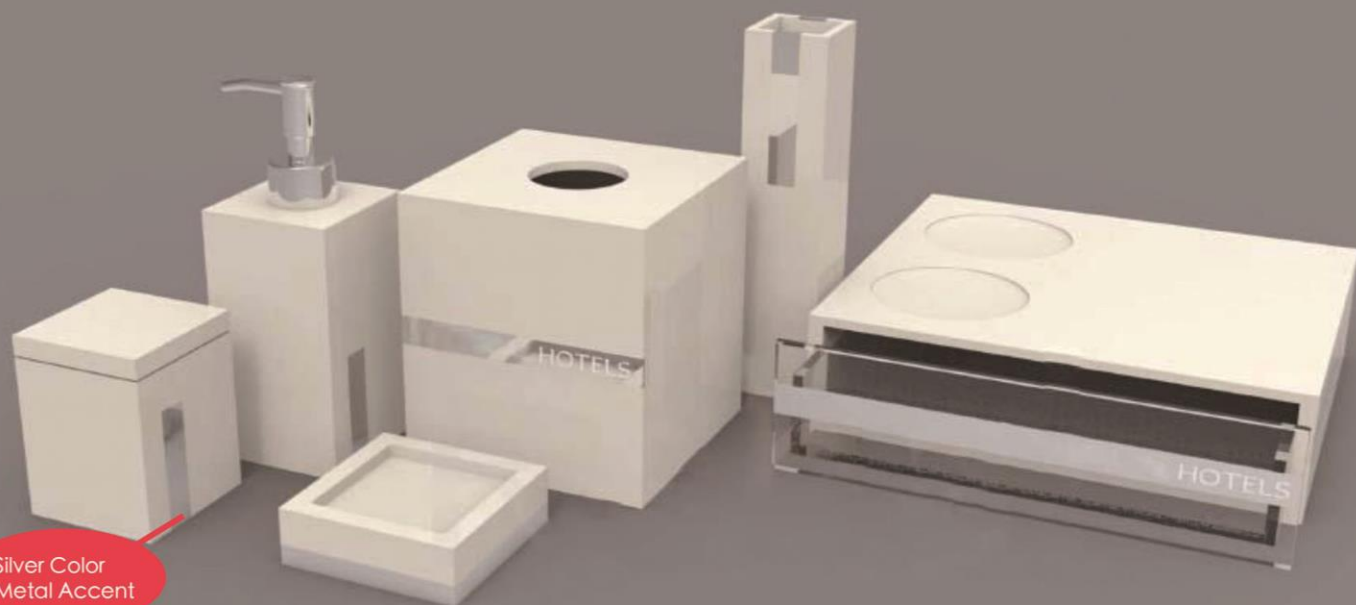

KW-RW001

Silver Color
Metal Accent

KW-RB002