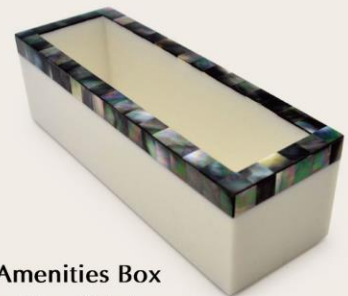

Model.
S0031001
皂液器
Soap Dispenser
90x70x180mm

Bathroom Accessories - MOP Amenieites Set

MOP & Resin

Tray(S): 120 x 73 x 10(H) mm
Tray(M): 280 x 130 x 15(H) mm
Tray(L): 380 x 130 x 15(H) mm
Tissue Box: 150 x 150 x 150(H) mm

Amenities Box
Size: 288 x 277 x 120(H) mm

Soap dish
Size: 110 x 82 x 8(H) mm

Tissue Box
Size: 144 x 144 x 150(H) mm

Amenieites Drawer
Size: 310 x 222 x 84(H) mm

Welcome Amenities Box
Size: 197 x 67 x 59(H) mm