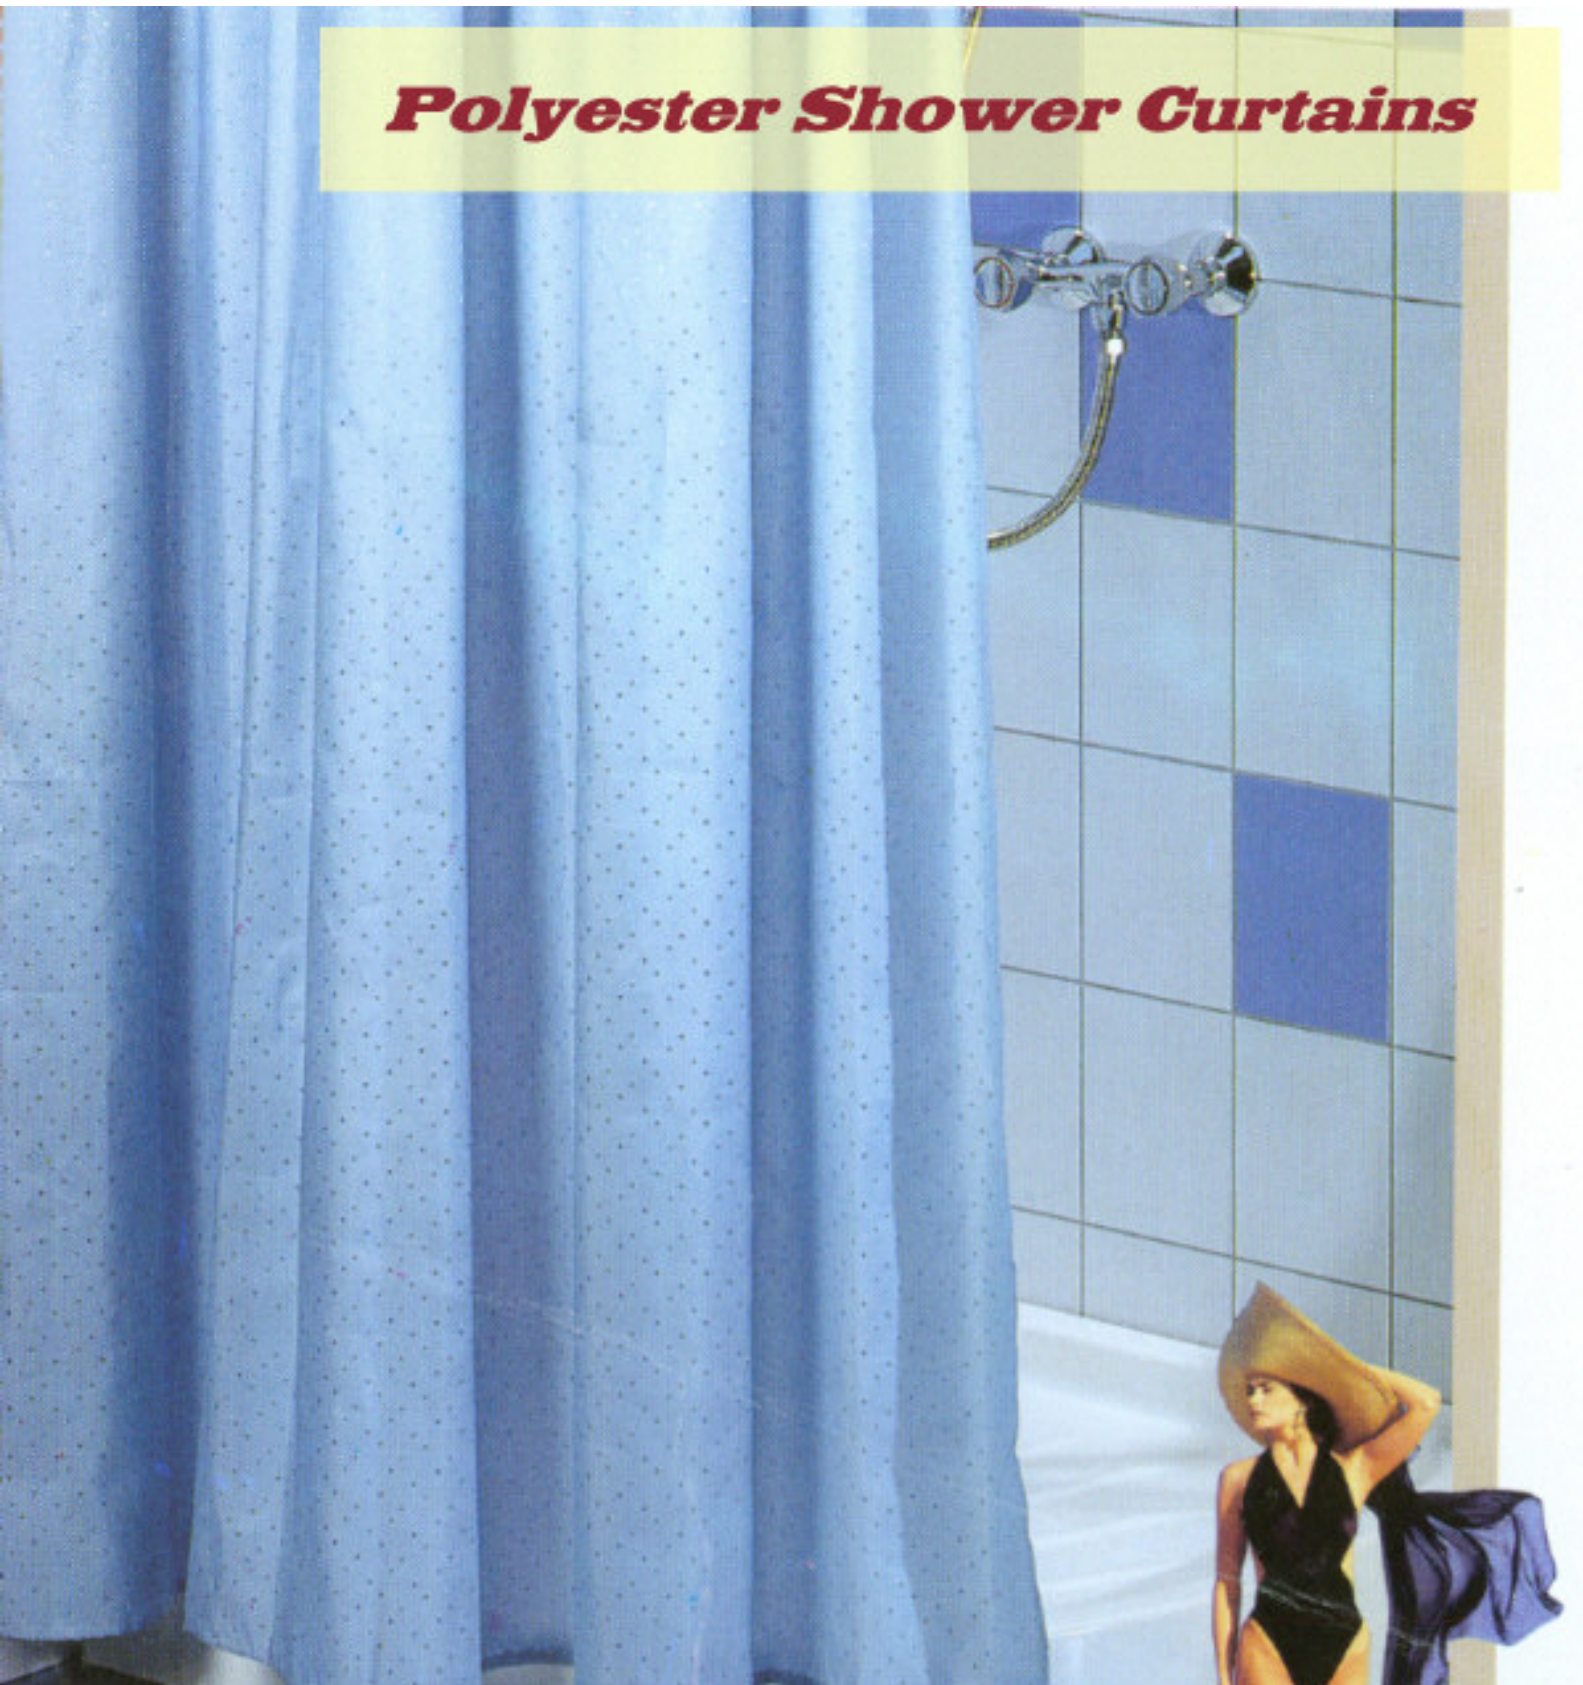

Polyester Shower Curtains

Kingsway Hotel & Novelties Supplies (H.K) Ltd

- Machine Washable
- 100% polyester (water resistant)
- 180cm x 180cm (72" x 72")